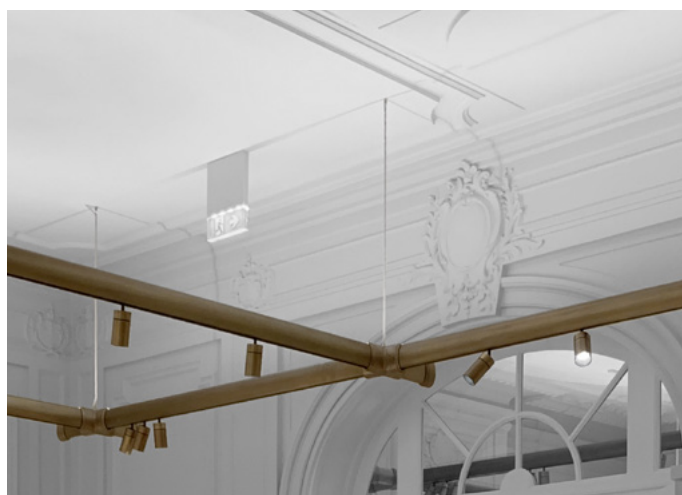

Credits: Gucci Bruxelles