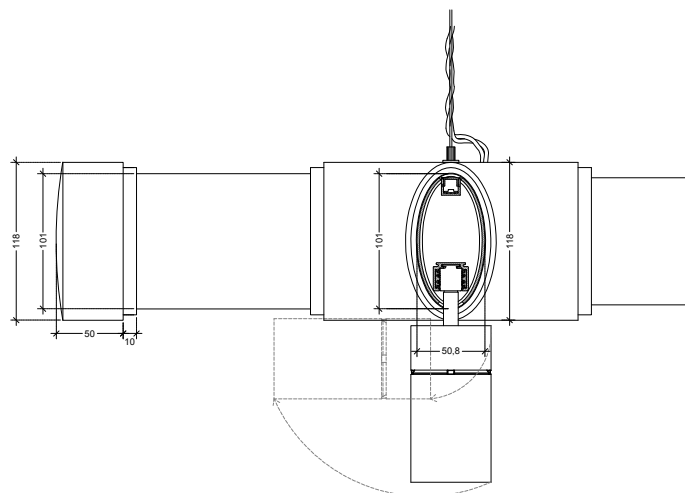

Specification description

Description

O Lighting System

O LED Source

Lighting fixture description

Degree of protection IP/IK

IP20

Color / finish

Metal: antique brass or RAL powder-coated
Acrylic: prismatic PMMA diffuser for diffuse light

Direct light

Type	LED HQ
Voltage EU	48V - 220/240V driver into the system
Voltage USA	48V - 100/120V driver into the system
Wattage	17W
Lumen	1920lm
Color Temperature (K)	3000K CRI90+
Beam options	20°, 32°

Credits: Gucci Vienna

Indirect light

Type	LED board
Voltage EU	24V - 220/240V driver into the system
Voltage USA	24V - 100/120V driver into the system
Wattage	24W/m or 30W/m
Lumen	2400lm/m or 3000lm/m
Color Temperature (K)	3000K CRI90+

Credits: Gucci Bruxelles

Specification description

Credits: Gucci Bruxelles

Control gear / Ballast / Transformer @ Direct light		Control gear / Ballast / Transformer @ Indirect light	
Manufacturer	Meanwell PSU + Eldoled or Dalcnet	Manufacturer	Meanwell PSU + Eldoled or Tridonic
Reference	350W or 500W PSU + Controller	Reference	200W or 240W PSU + Controller
Type	-	Type	-
Voltage / frequency	-	Voltage / frequency	-
Wattage	-	Wattage	-
Dimming / addressable	DALI or 0-10V	Dimming / addressable	DALI or 0-10V
Other	meshBLE available option	Other	meshBLE available option